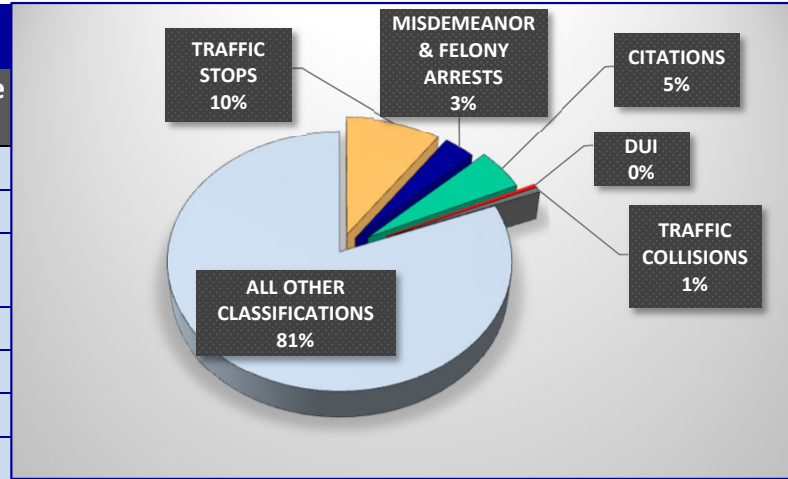

PLACERVILLE POLICE DEPARTMENT STATISTICS 2024

MONTH	INCIDENTS	TRAFFIC STOPS	MISDEMEANOR & FELONY ARRESTS	CITATIONS	DUI	THEFT	TRAFFIC COLLISIONS	NARCOTICS	BURGLARY	ASSAULT	PRIORITY 1 RESPONSE TIMES	2024 TOTALS	
JANUARY	2013	198	104	105	6	23	28	16	6	18	03:51.0	INCIDENTS	25373
FEBRUARY	2088	182	67	69	5	22	27	13	6	9	03:39.0	TRAFFIC STOPS	2289
MARCH	1989	178	78	72	5	23	19	11	2	9	03:08.0	MISDEMEANOR & FELONY ARRESTS	868
APRIL	2025	301	70	184	5	8	6	17	9	8	03:28.0	CITATIONS	1286
MAY	2068	199	71	127	7	6	5	35	3	9	04:22.0	DUI	72
JUNE	2233	200	68	92	7	2	6	32	1	11	06:37.0	THEFT	113
JULY	2061	118	74	101	9	3	13	29	4	8	04:09.0	TRAFFIC COLLISIONS	146
AUGUST	2275	149	76	88	7	10	9	24	1	6	04:15.0	NARCOTICS	297
SEPTEMBER	2407	278	68	156	7	6	7	22	4	10	04:51.0	BURGLARY	51
OCTOBER	2009	127	66	70	6	6	8	33	9	7	04:20.0	ASSAULT	113
NOVEMBER	2224	167	62	120	2	4	5	35	4	12	06:38.0	AVERAGE PRIORITY 1 RESPONSE TIME	04:23.7
DECEMBER	1981	192	64	102	6	0	13	30	2	6	03:26.0		

PLACERVILLE POLICE DEPARTMENT STATISTICS

DECEMBER			
	2023	2024	Percent Change 23/24
INCIDENTS	1956	1981	1%
TRAFFIC STOPS	180	192	7%
MISDEMEANOR & FELONY ARRESTS	83	64	-23%
CITATIONS	65	102	57%
DUI	29	6	-79%
TRAFFIC COLLISIONS	5	13	160%
PRIORITY 1 RESPONSE TIMES	02:46.0	03:26.0	00:40.0

290 PC SEX-REGISTRANTS		
290 PC Sex-Registrants registered in the City Limits	43	290 Registrants - DECEMBER 2024
Address	30	
High Risk	1	
Moderate-High	7	
Moderate-Low	4	
*Navigation Center Address	4	
Transient	13	
High Risk	4	
Moderate-High	3	
Moderate-Low	1	